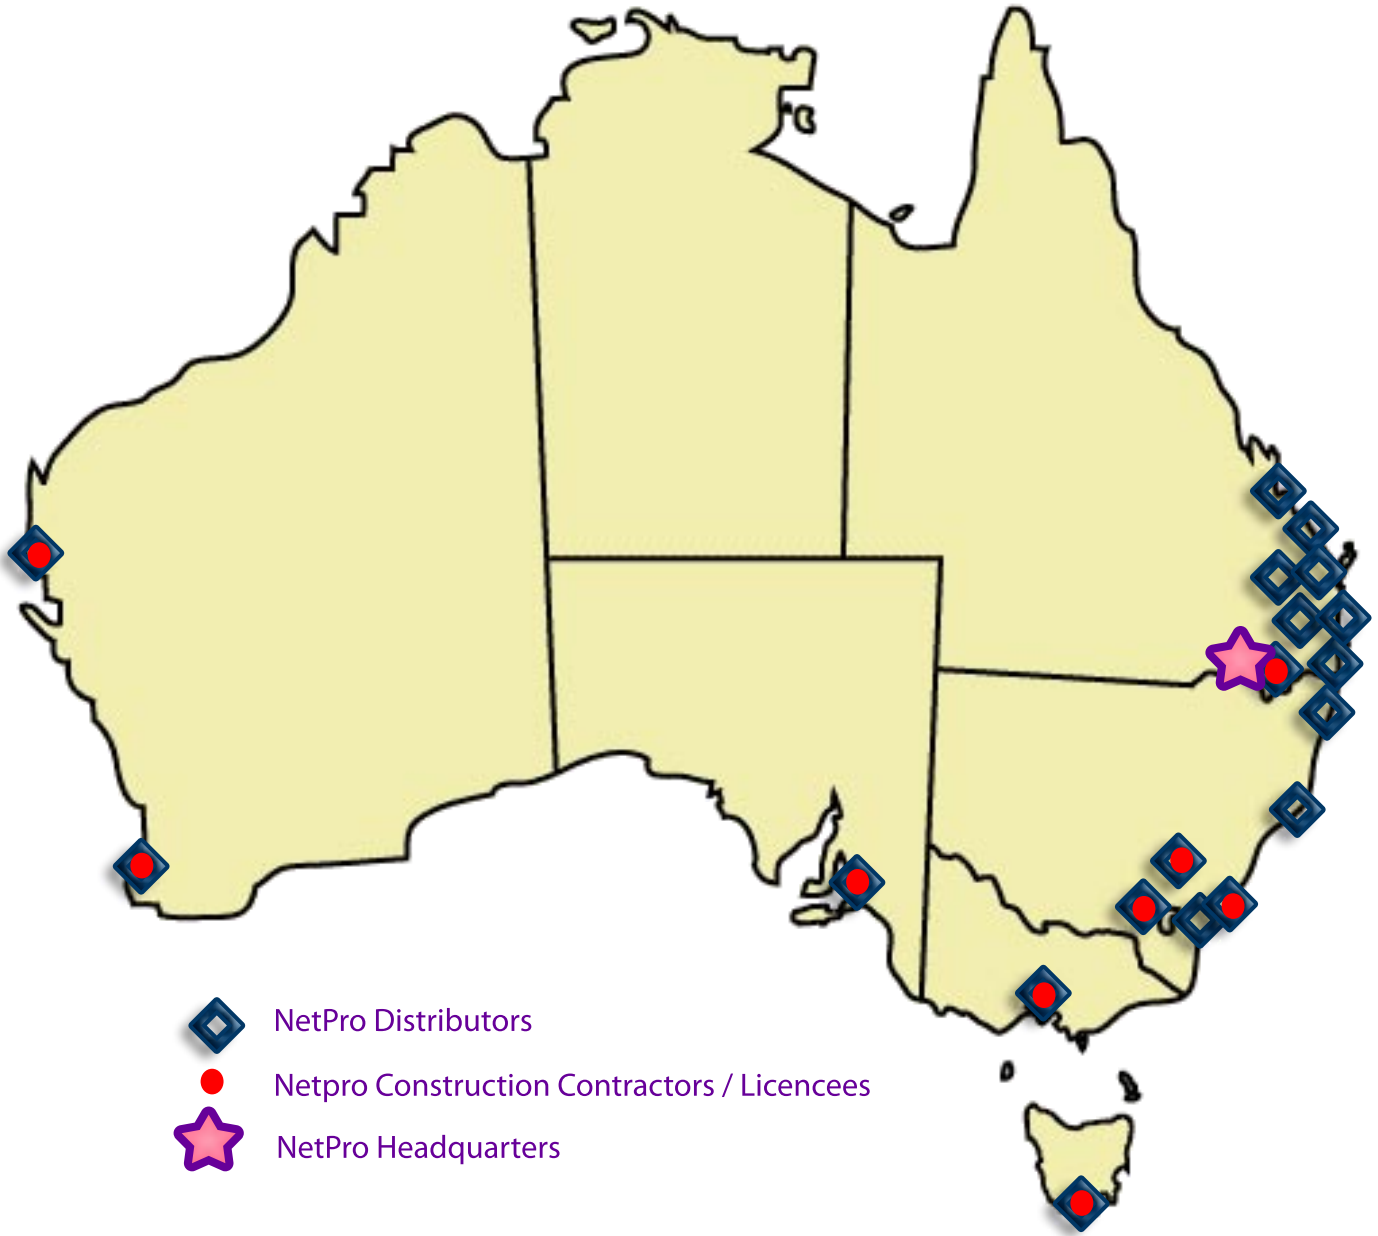

# NETPRO LOCATIONS

Phone us on 1800 501 337 for details of a distributor near you