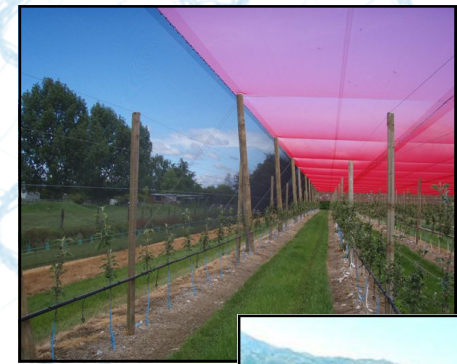

Kiwi Vines on strings under netting.

Hail-netting over kiwi-fruit vines.

NetPro offers single or total solutions:

- ✓ Consultation & Design
- ✓ Supply of Materials
- ✓ Construction
- ✓ Maintenance

A one-stop shop making protection of your income source easy and affordable.

- ✿ Hail Net Structures
- ✿ Retractable Systems
- ✿ Windbreaks
- ✿ Permanent Bird Netting for Vineyards,
Orchards, Ponds & Aviaries
- ✿ Dam Covers
- ✿ Shade Structures for Livestock,
Orchids, Vehicles, Nurseries etc.

Permanent protection over 17Ha kiwi-fruit orchard in Hastings.

Protective canopies have numerous **proven benefits and effects**, such as:

- ◆ Microclimate modification
- ◆ Reduced evaporation & transpiration
- ◆ Reduced wind damage & sunburn
- ◆ Improved yields and quality; and
- ◆ Potential for organic production.

Above: Kiwi-fruit site soon after canopy installation;
Below: same site, 1 year later.

Under Kiwi-fruit vines (grown under net)

Canopy Wind-deflection.

Left: Heavy black side-cloth to reduce spray-drift.